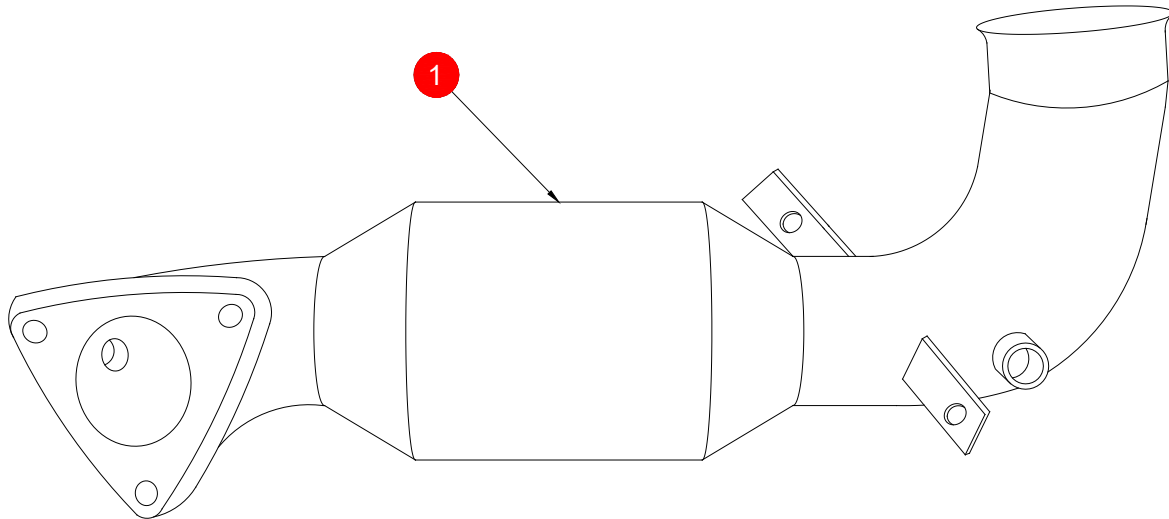

| | | | |
|-------|---|----------|-----------------------------|
| CAR | PEUGEOT 208 GTi 1.6T | PART NO. | SPGX022 |
| YEAR | 2012-2015 | FIT KITS | N/A |
| NOTES | Use O.E Bolts and clamp to fit to original cat back or Scorpion cat back SPG022/SPGS022 | FEATURES | Pipe diameter:- 63.5mm/2.5" |

NOTE: ENSURE SCORPION SYSTEM IS CLEAR OF MOVING PARTS AND ALL ORIGINAL FUNCTIONS WORK CORRECTLY.